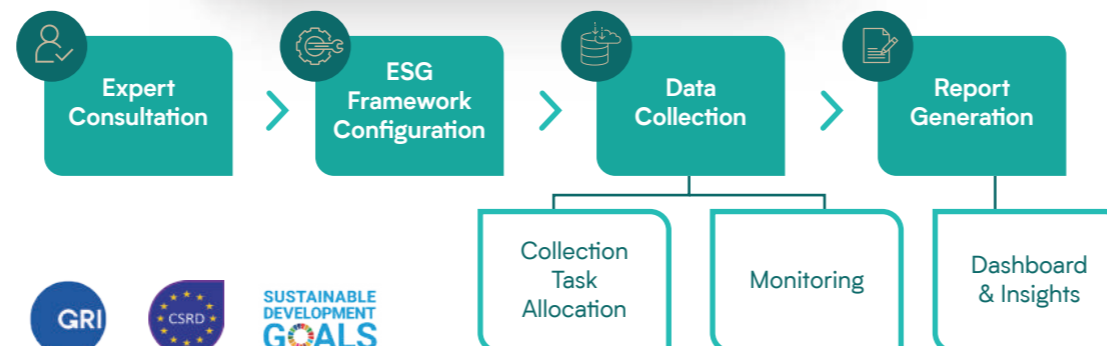

It begins with gathering relevant data from multiple sources within the organization, including internal systems, supply chains, and operations. Planet Pulse leverages AI to centralize and map your raw ESG data into a smart, organized Data Library. With this streamlined storage, create self-service ESG reports and dynamic dashboards that guarantee precision.

The findings are compiled into structured reports that meet global ESG disclosure standards, simplifying compliance while offering valuable insights to support sustainability goals.

Intuitive ESG Reporting Platform

With PlanetPulse, you're not just meeting regulatory mandates; you're positioning your company as a leader in sustainability. Our team of experts is dedicated to helping you navigate the complexities of ESG reporting, ensuring your disclosures are accurate, transparent, and impactful.

PlanetPulse ESG Data Management and Reporting Software empowers organizations with a streamlined, intuitive platform to effortlessly gather, structure, and report ESG data. Via Planet Pulse, you can efficiently report on Scope 1, 2, and 3 emissions.

- Digitized Frameworks and Simplified Legislations (IFRS S1 & S2, CSRD, UNSDG etc..) in ESG Reporting
- Streamlined Collaboration with Built-in Workflows
- Effortless Reporting with Our Intuitive Dashboard

Leveraging AI for Regulatory Insights

Meet Minerva

your AI Powered ESG Advisor

Ask *Minerva*

- Instant ESG Insights
- Latest Regulatory Intelligence
- Facilitates Automated Data Collection
- Risk Identification & Mitigation

Data Privacy and Security: Our Top Priority

Planet Pulse is committed to safeguarding your sensitive data. We adhere to the highest standards of data protection and privacy regulations.

Our robust security measures, including TLS 1.3 encryption and AES-256 bit encryption, ensure your data remains confidential and protected.